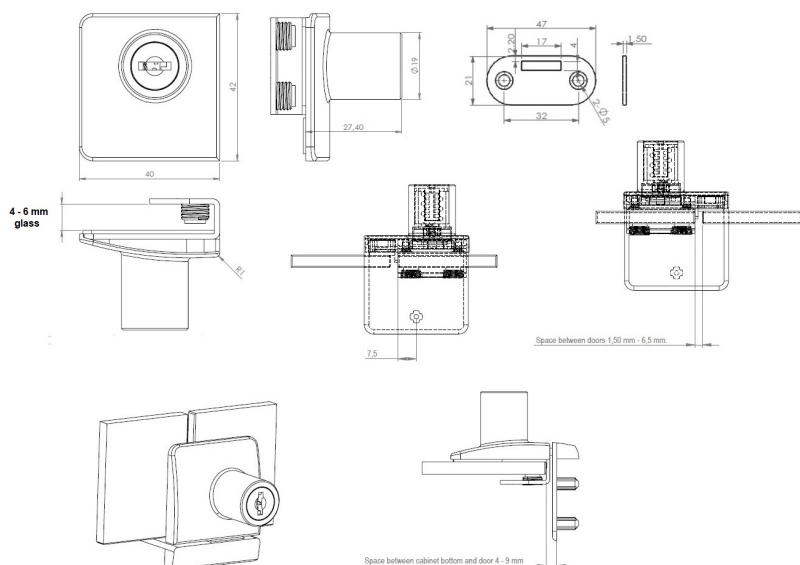

PRODUCT SHEET

Description:

Glass Door Lock "Square", F/Double Doors, Black Ano, KA D20 W/SISO Metal Keys, W/2 Zamak Screws W/PVC Tip, 1 BLK Flat, Oval Metal Striking Plate, F/Glass Thickness 4-6mm

Item number:

14.09.564-5

Units	Box	Carton	HS Code	Barcode
Pcs.	10	100	8301300000	 5704866049467

SISO A/S
Mileparken 11
DK-2740 Skovlunde
Denmark
VAT: DK 24786013

Phone +45 45 830 900
www.siso.dk
siso@siso.dk

Danske Bank
Nytorv Branch
Copenhagen
SWIFT: DABADKKK

Account no.
4180 3112 112936
IBAN Account
DK7230003112112936